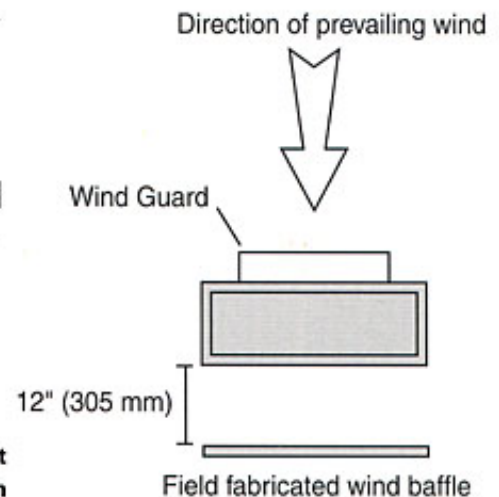

# Application Notes:

Normal installation with air-entering side sheltered by wall

- Mr. Slim M-Series is standard equipped to cool to 65°F (19°C), and may be extended to 20°F (-7°C) with the low ambient option. In both cases, it is imperative that consideration be given to the effect of the prevailing wind.
- The outdoor units are intended to be installed with the rear entering-air side of the condenser to be sheltered by a wall. If the system is free standing, a field fabricated wind baffle to stop wind impingement on the air entering side must be installed.
- In single installations, the air outlet side should be installed in the direction of the prevailing wind when possible.