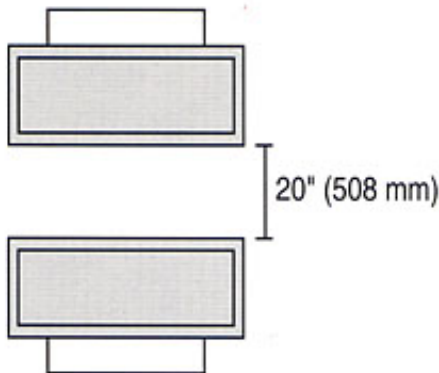

Installation with two units sheltering each other