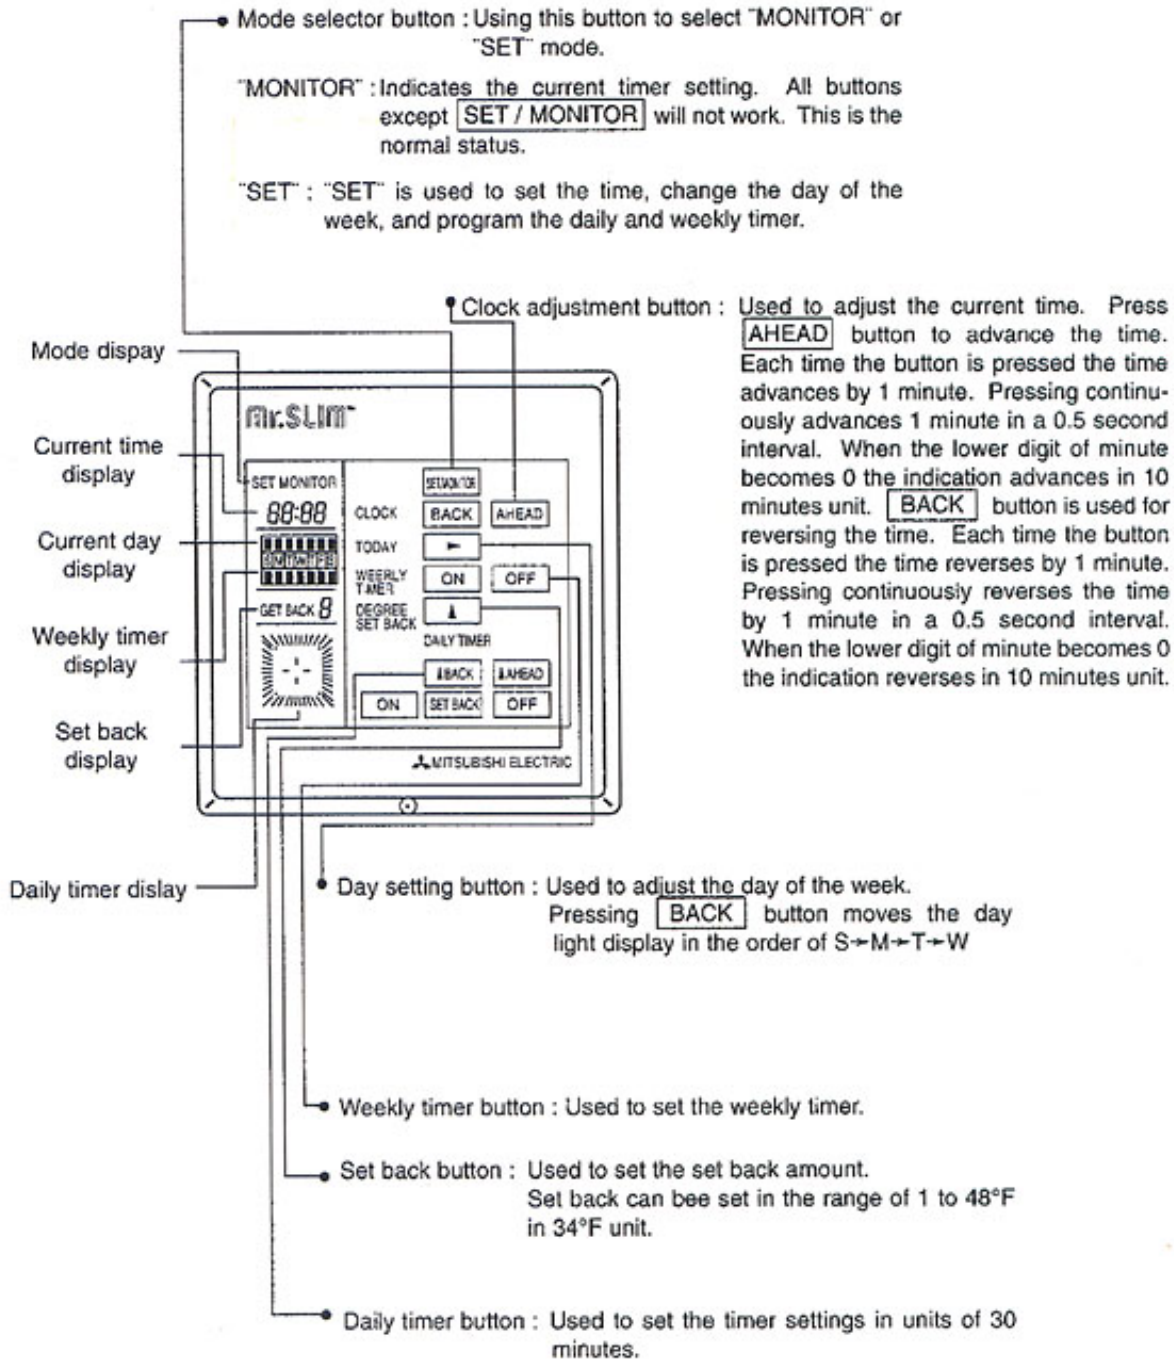

SOLID STATE 7 DAY TIMER ACCESSORY

- Individual programming for each day or weekly cycle
- Programmable for 48 daily events
- Programmable for system setback or shutdown
- Full electronic communication with "P" Series remote status panel

SOLID STATE 7 DAY TIMER ACCESSORY

For "P" Series Systems

- 1) Display above is only an example.
- 2) When powering Timer for the first time, battery pack must be disconnected. After system turns on, reconnect battery.