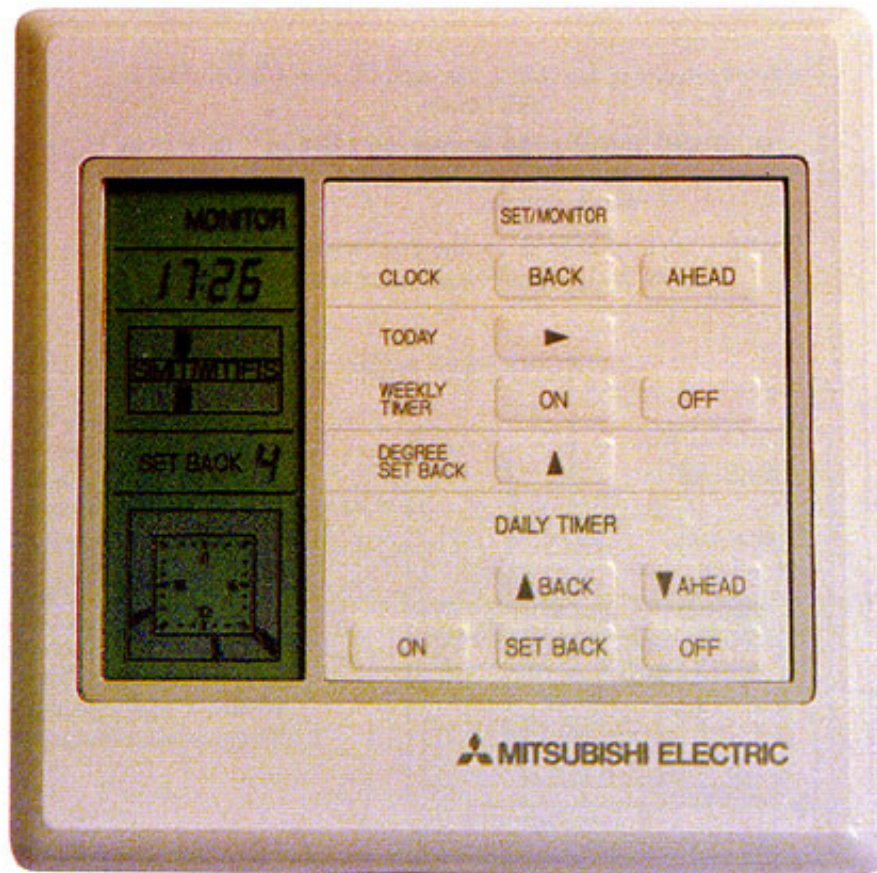

SOLID STATE 7 DAY TIMER ACCESSORY

- Individual programming for each day or weekly cycle
- Programmable for 48 daily events
- Programmable for system setback or shutdown
- Full electronic communication with "P" Series remote status panel

SOLID STATE 7 DAY TIMER ACCESSORY

For "P" Series Systems

- 1) Display above is only an example.
- 2) When powering Timer for the first time, battery pack must be disconnected. After system turns on, reconnect battery.